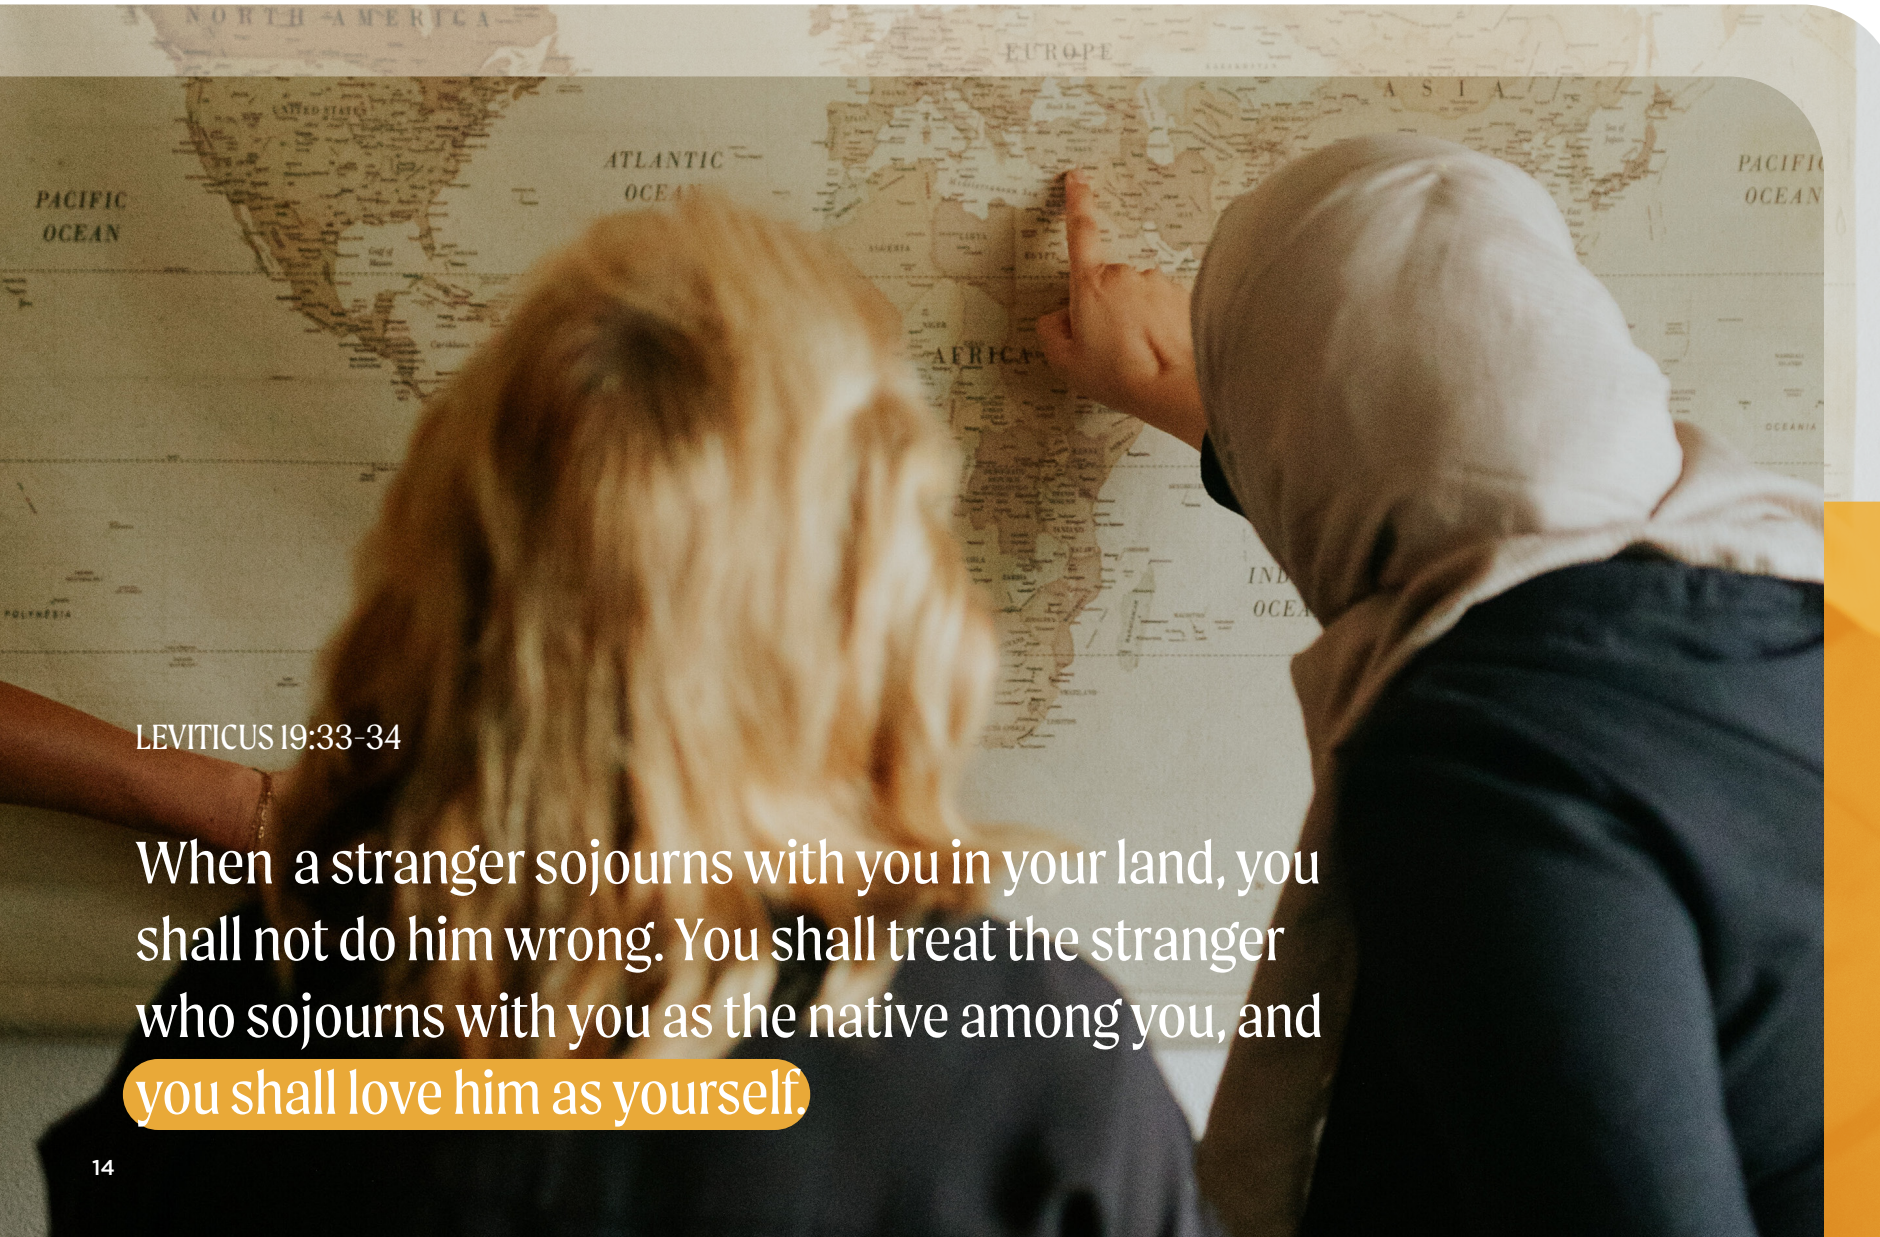

OUR INVITATION

LEVITICUS 19:33-34

When a stranger sojourns with you in your land, you shall not do him wrong. You shall treat the stranger who sojourns with you as the native among you, and **you shall love him as yourself.**

Join us.

We believe everyone has something valuable to contribute and learn from befriending, assisting, and advocating for our refugee and immigrant neighbors.

VOLUNTEER
WITH US